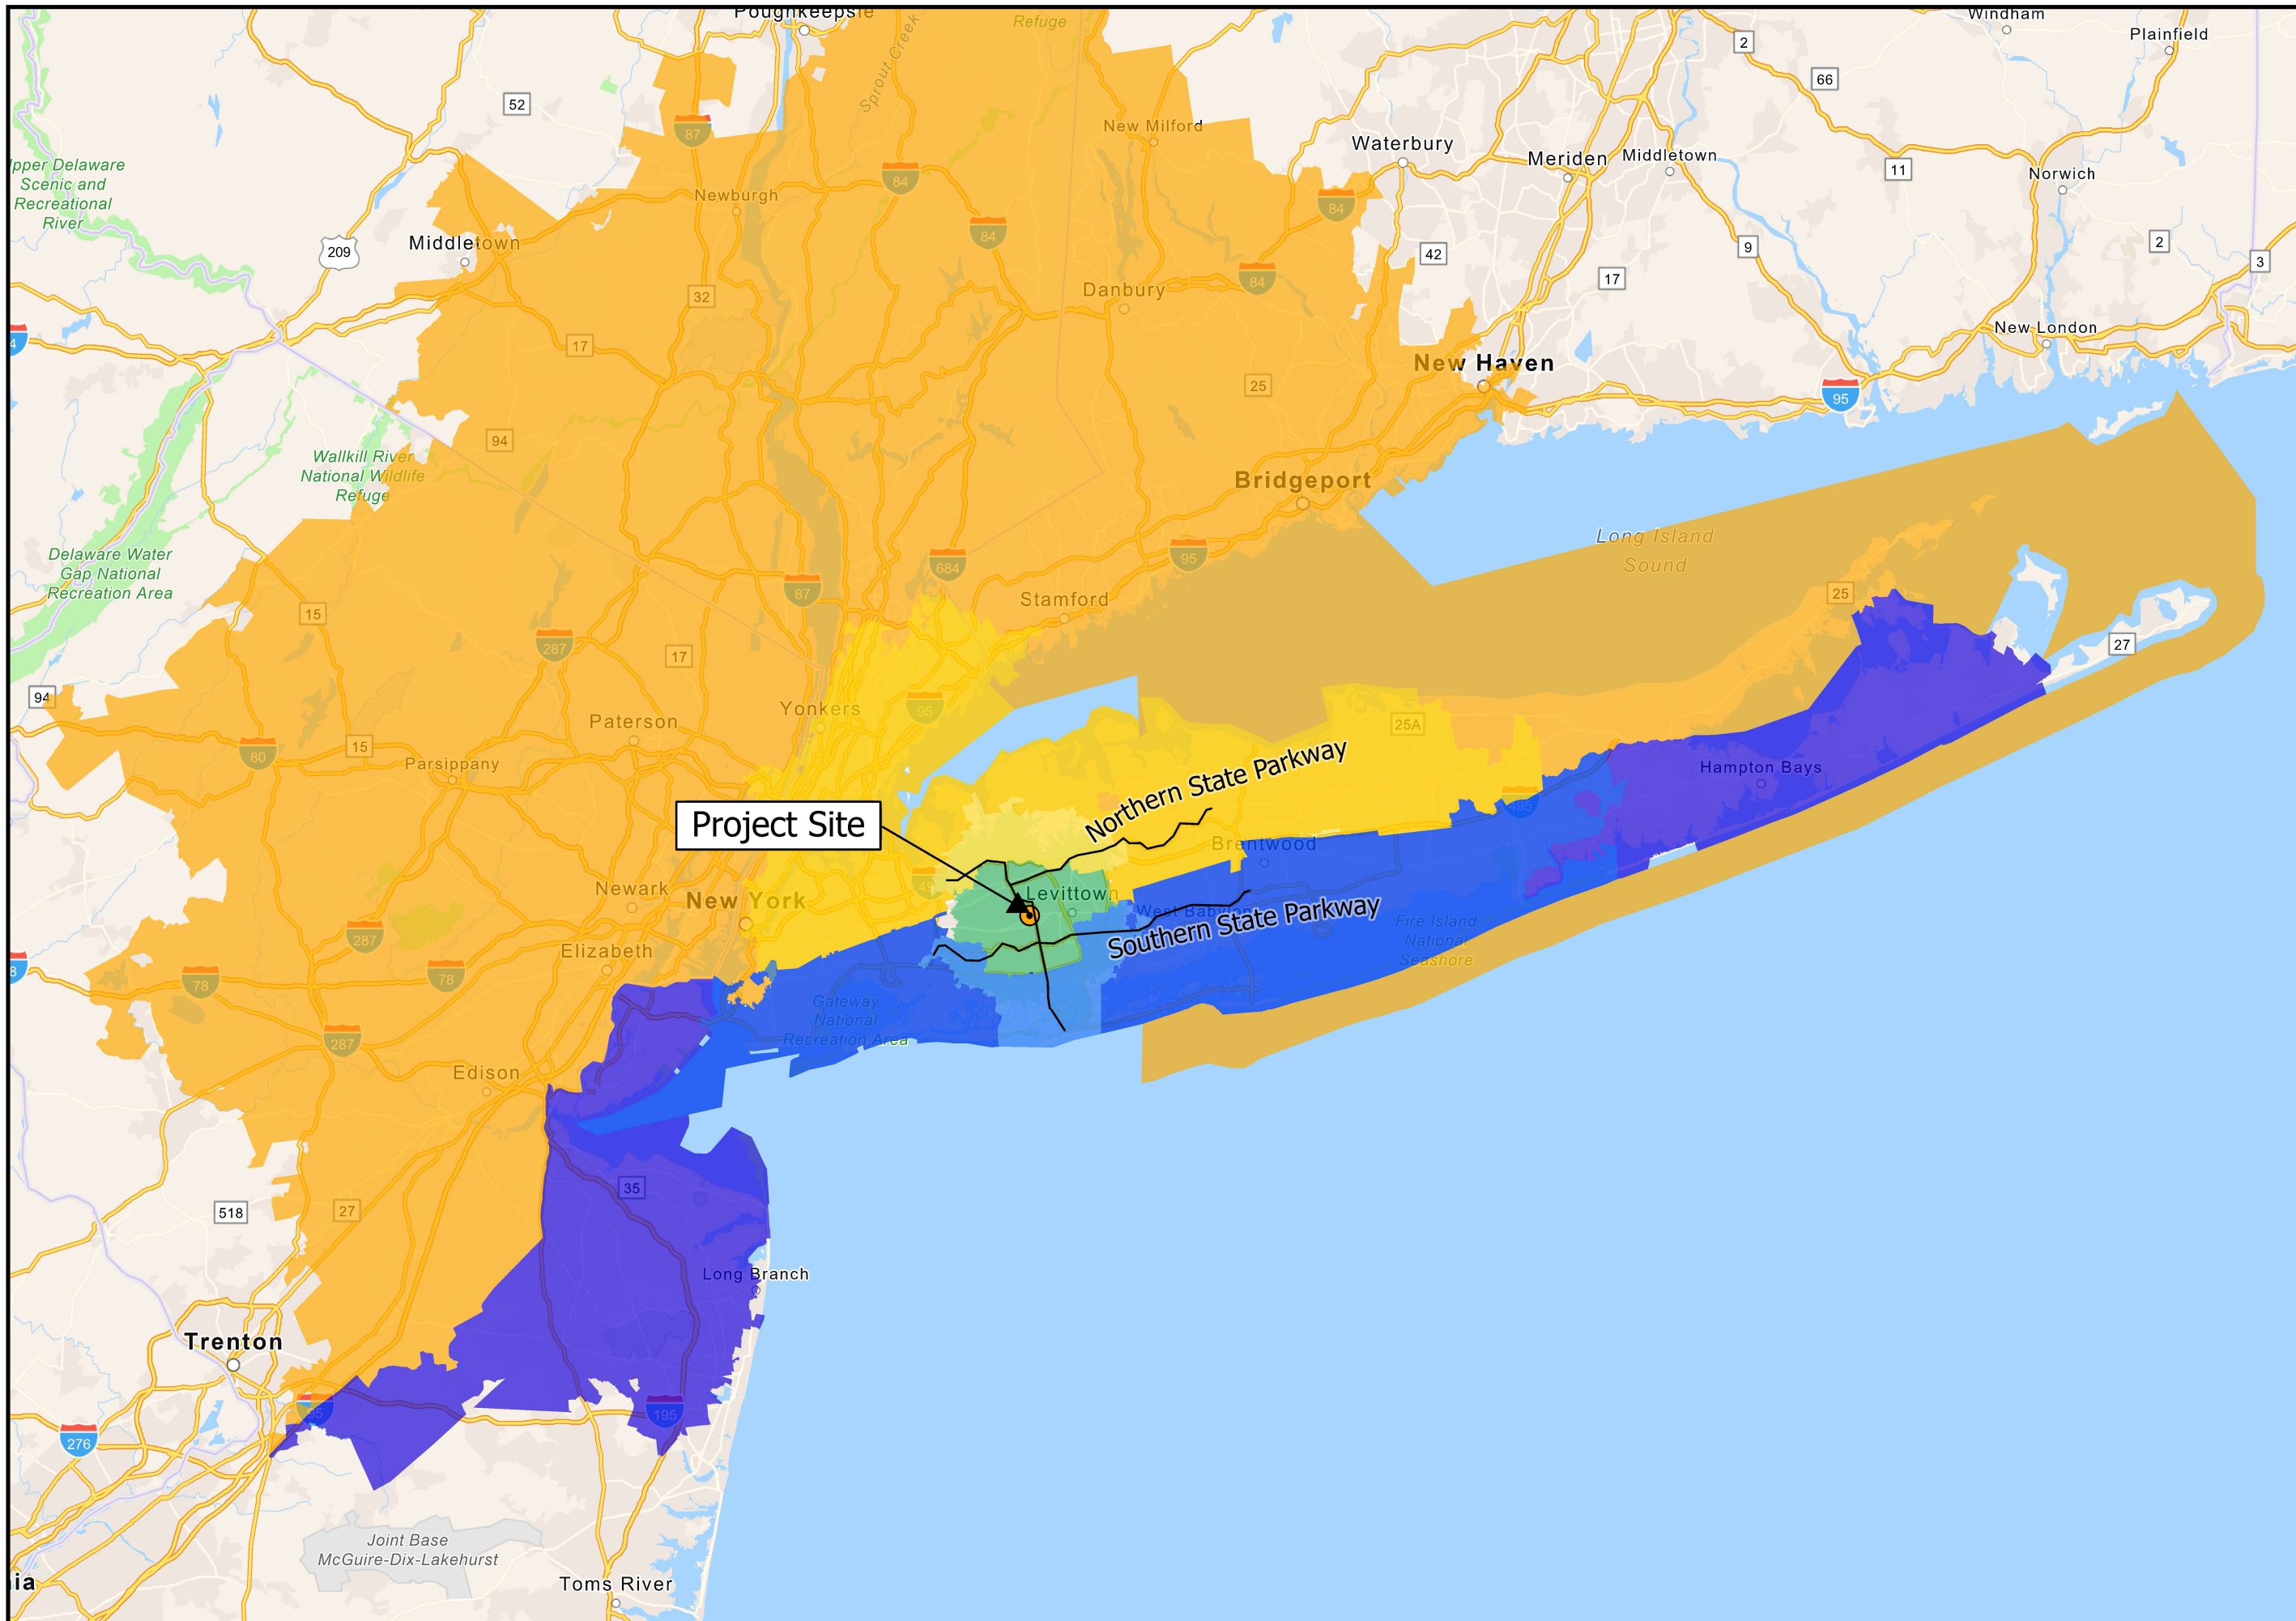

Attachment K

Trip Distribution Calculations

26841.01: Sands Integrated Resort
Traffic Impact Study Attachments
Attachment K – Trip Distribution Calculations

- Veterans Coliseum
- 20 Minute Drive Time
- 20 Min N of NSP
- 20 Min S of SSP
- 60 Min N of NSP
- 120 Min SSP
- 120 Min NSP
- 60 Min S of SSP

[...]

Project Site

SANDS INTEGRATED RESORT

120 Minute Drive Time from
Nassau Veterans Memorial Coliseum

Sources: Esri, TomTom, Garmin, FAO, NOAA, USGS, EPA, USFWS, Esri, TomTom, Garmin, SafeGraph, FAO, METI/NASA, USGS, EPA, NPS, USFWS, Esri, USGS

Attachment K-1

Primary Route No.	Route Name	Population
1	Hempstead Tpke and Old Country Rd To/From East	20,285
2	Old Country Rd/Merrick Ave To/From North	37,749
3	Hempstead Tpke To/From Northeast	57,566
4	Hempstead Tpke To/From Southeast	22,330
5	Bellmore Ave/Merrick Ave To/From South	39,661
6	Carman Ave/Hempstead Tpke To/From North	20,733
7	Merrick Ave To/From South	35,603
8	Glen Cove Rd To/From North	14,652
9	Post Ave/Merrick Ave To/From North	4,370
10	Roslyn Rd/Stewart Ave/Old Country Rd To/From North	41,678
11	Peninsula Blvd/Hempstead Tpke To/From South	44,940
12	2nd St/Clinton Rd/Hempstead Tpke To/From West	11,284
13	Hempstead Tpke To/From West	45,838
14	Front St/Hempstead Tpke To/From West	11,337
15	Babylon Tpke/MSP To/From South	15,641
16	Various Side Streets/Hempstead Tpke To/From South	31,636
17	Direct To/From Project Site To/From South	4,109
18	Uniondale Ave To/From South	40,973
19	Old Country Rd/Stewart Ave To/From West	28,958
20	Stewart Ave To/From West	41,490
21	Fulton Ave To/From West	8,015
22	Westbury Blvd To/From West	11,622
23	Clinton Rd/Commercial Ave/Oak St To/From West	6,040