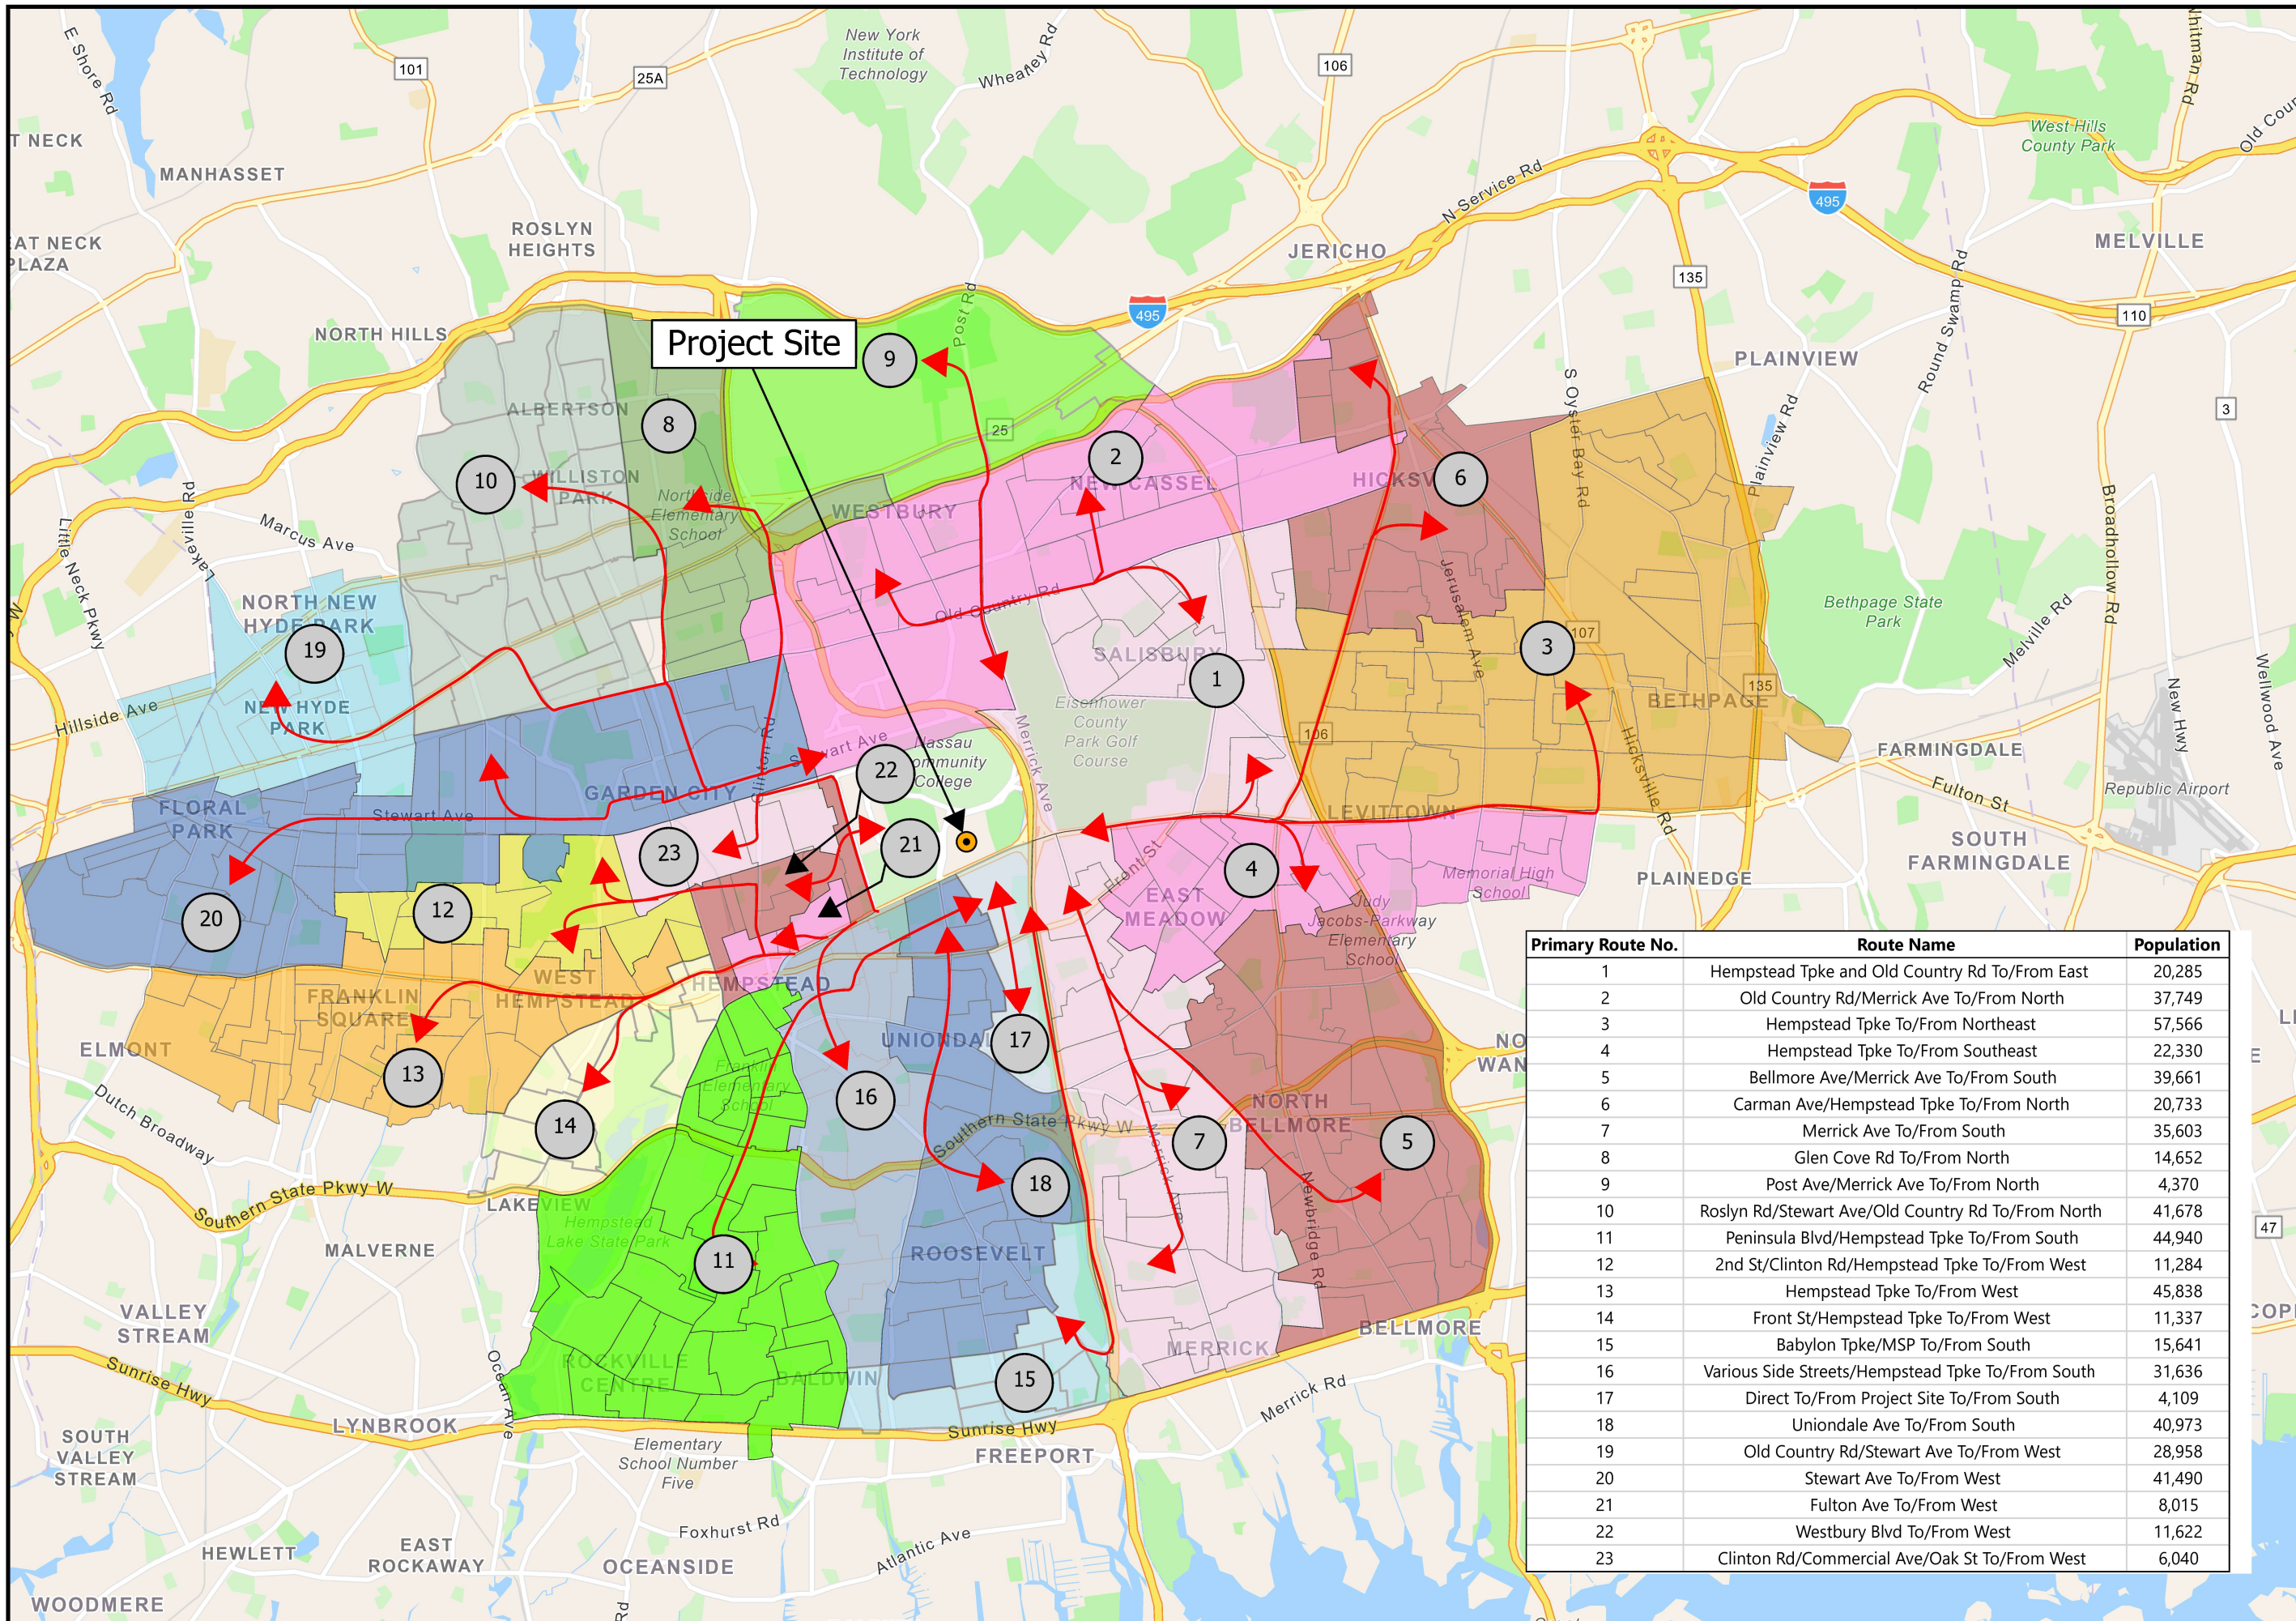

Attachment K

Trip Distribution Calculations

26841.01: Sands Integrated Resort
Traffic Impact Study Attachments
Attachment K – Trip Distribution Calculations

- Veterans Coliseum
- 20 Minute Drive Time
- 20 Min N of NSP
- 20 Min S of SSP
- 60 Min N of NSP
- 120 Min SSP
- 120 Min NSP
- 60 Min S of SSP

[...]

Project Site

SANDS INTEGRATED RESORT

120 Minute Drive Time from
Nassau Veterans Memorial Coliseum

Sources: Esri, TomTom, Garmin, FAO, NOAA, USGS, EPA, USFWS, Esri, TomTom, Garmin, SafeGraph, FAO, METI/NASA, USGS, EPA, NPS, USFWS, Esri, USGS

Attachment K-1

Primary Route No.	Route Name	Population
1	Hempstead Tpke and Old Country Rd To/From East	20,285
2	Old Country Rd/Merrick Ave To/From North	37,749
3	Hempstead Tpke To/From Northeast	57,566
4	Hempstead Tpke To/From Southeast	22,330
5	Bellmore Ave/Merrick Ave To/From South	39,661
6	Carman Ave/Hempstead Tpke To/From North	20,733
7	Merrick Ave To/From South	35,603
8	Glen Cove Rd To/From North	14,652
9	Post Ave/Merrick Ave To/From North	4,370
10	Roslyn Rd/Stewart Ave/Old Country Rd To/From North	41,678
11	Peninsula Blvd/Hempstead Tpke To/From South	44,940
12	2nd St/Clinton Rd/Hempstead Tpke To/From West	11,284
13	Hempstead Tpke To/From West	45,838
14	Front St/Hempstead Tpke To/From West	11,337
15	Babylon Tpke/MSP To/From South	15,641
16	Various Side Streets/Hempstead Tpke To/From South	31,636
17	Direct To/From Project Site To/From South	4,109
18	Uniondale Ave To/From South	40,973
19	Old Country Rd/Stewart Ave To/From West	28,958
20	Stewart Ave To/From West	41,490
21	Fulton Ave To/From West	8,015
22	Westbury Blvd To/From West	11,622
23	Clinton Rd/Commercial Ave/Oak St To/From West	6,040