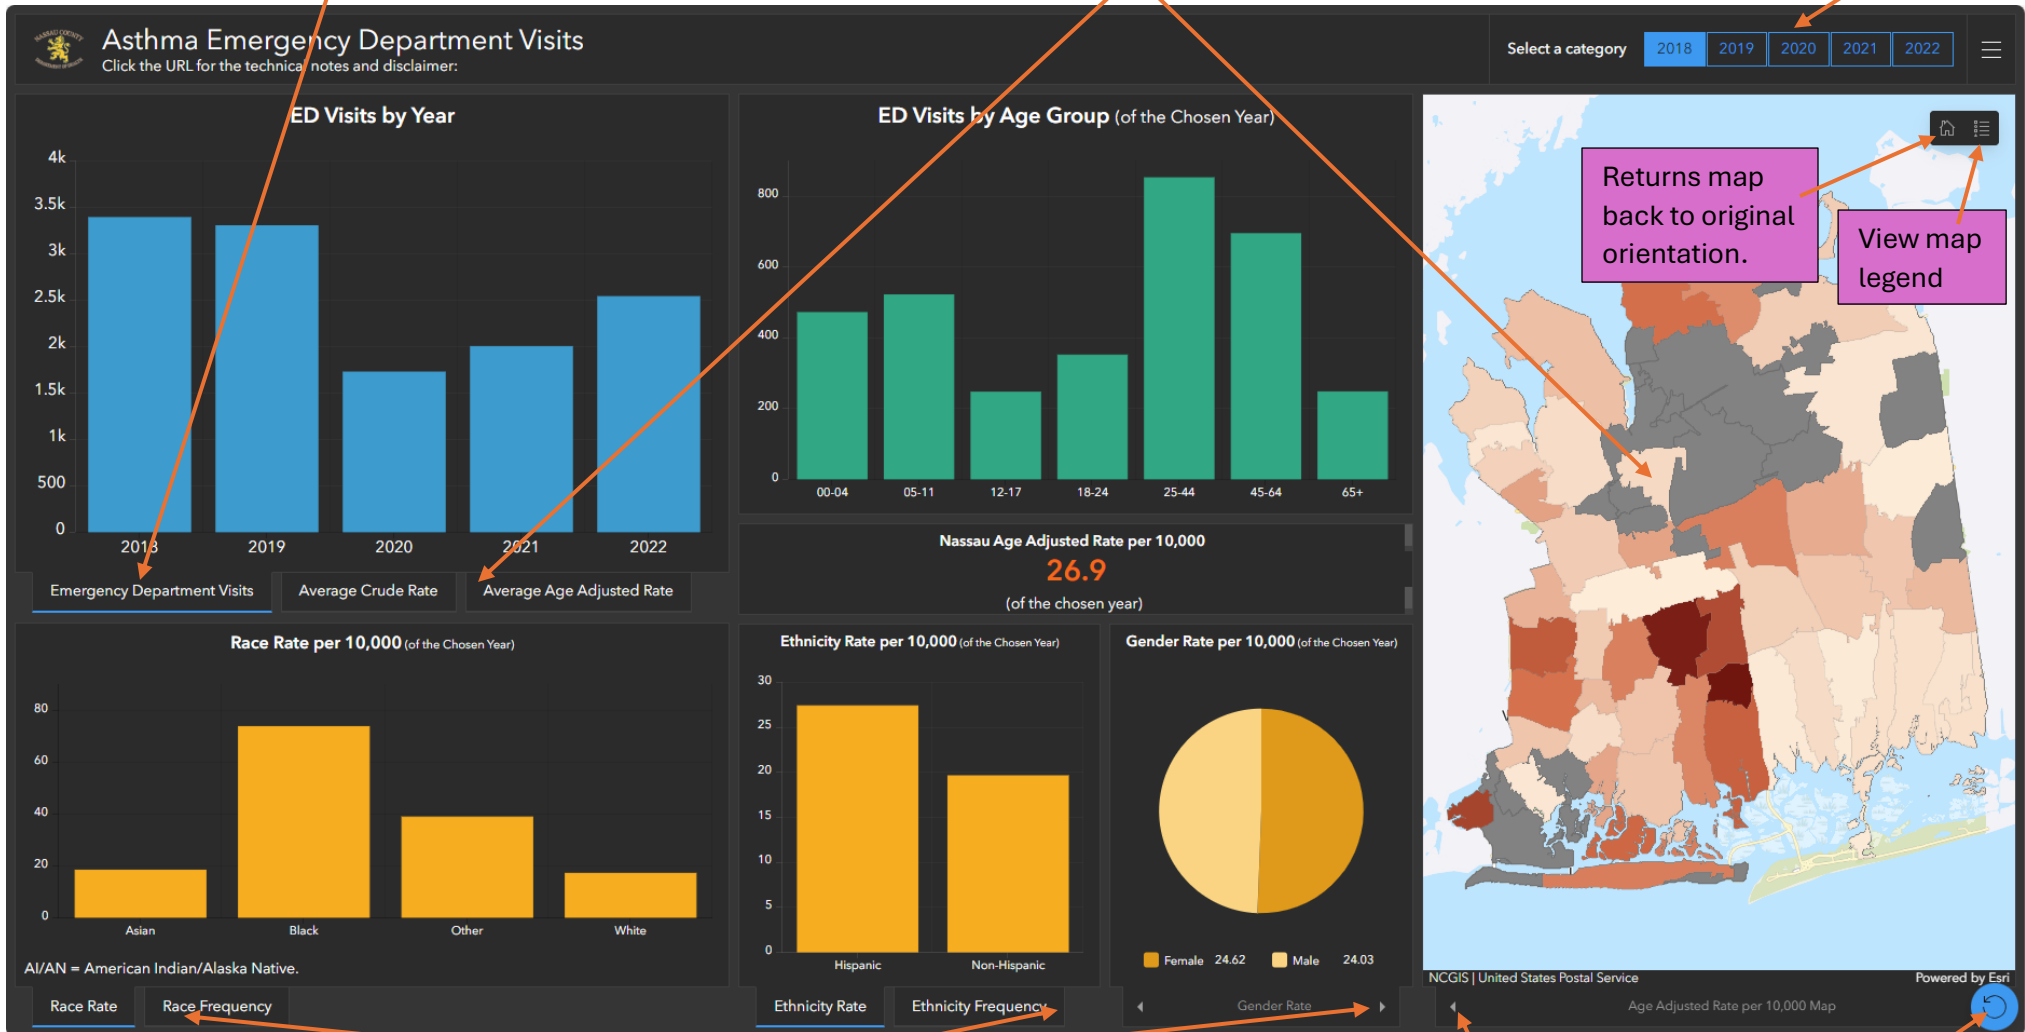

Instructions for Dashboard

Click to navigate between different charts.

Clicking on any of the zip codes reveals information about that zip code in the form of a pop-up. The crude rate and age-adjusted rate charts also reflect information based on the selected zip code.

The year selector influences all maps/tables and all graphs labeled with (of the chosen year).

Returns map back to original orientation.

View map legend

Click to navigate between different charts.

Navigate between different maps and tables.

Click to reset to default dashboard.